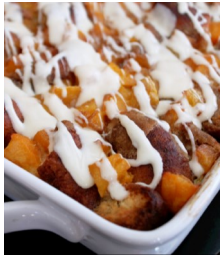

NEW PEACH BREAD PUDDING

Who doesn't love Peaches? We are making **PEACH BREAD PUDDING** & you are going to love it!

Warm it up and top w/vanilla ice cream. **AVAILABLE DAILY**