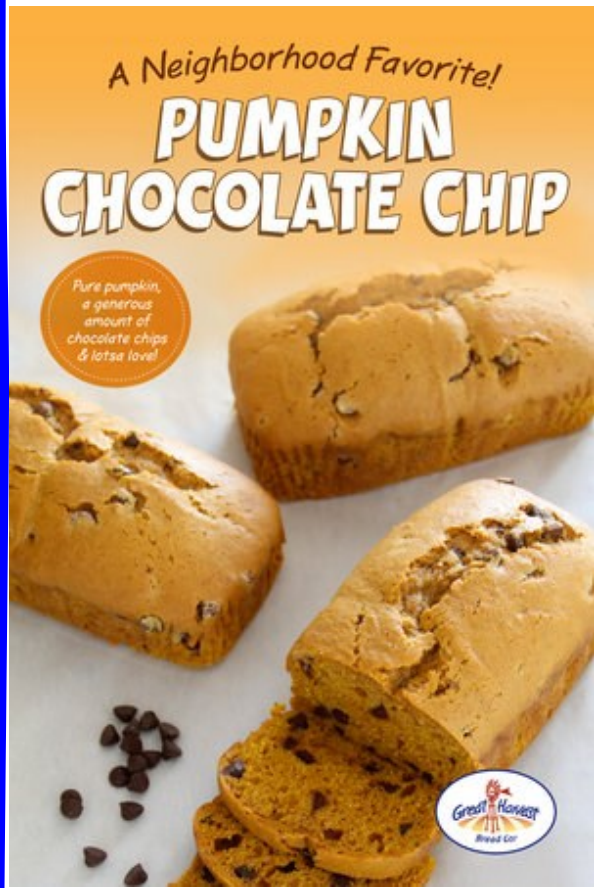

Great Harvest Bread Co.®

12268 Rockville Pike #A • Rockville, MD • 20852 • PH 301/770 - 8544

PUMPKIN SWIRL

The perfect blend of real pumpkin, spices, walnuts, & streusel, hand-rolled into a light-wheat Loaf!
Baked Thursday